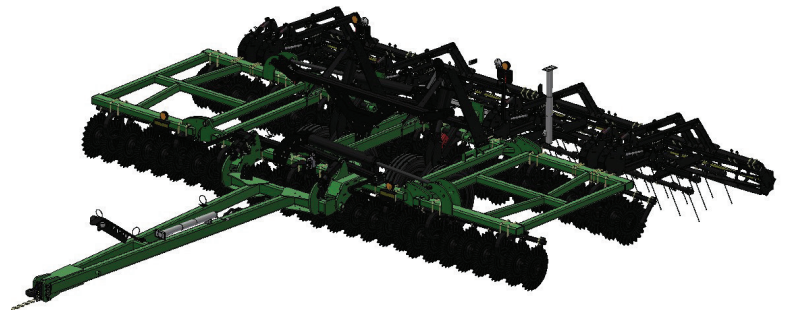

# THREE NEW OPTIONS

10', 13' & 23' WORKING WIDTH

## 10' WORKING WIDTH

- 9,500 lbs with Harrow & Basket
- 11'5" Transport Width
- 6'8" Transport Height

## 13' WORKING WIDTH

- 11,200 lbs with Harrow & Basket
- 15'6" Transport Width
- 6'8" Transport Height

## 23' WORKING WIDTH

- 18,000 lbs with Harrow & Basket
- 14'7" Transport Width
- 10'5" Transport Height

 [summersmfg.com](http://summersmfg.com)

 1-800-732-4392

 P.O. Box 580  
Devils Lake, ND 58301